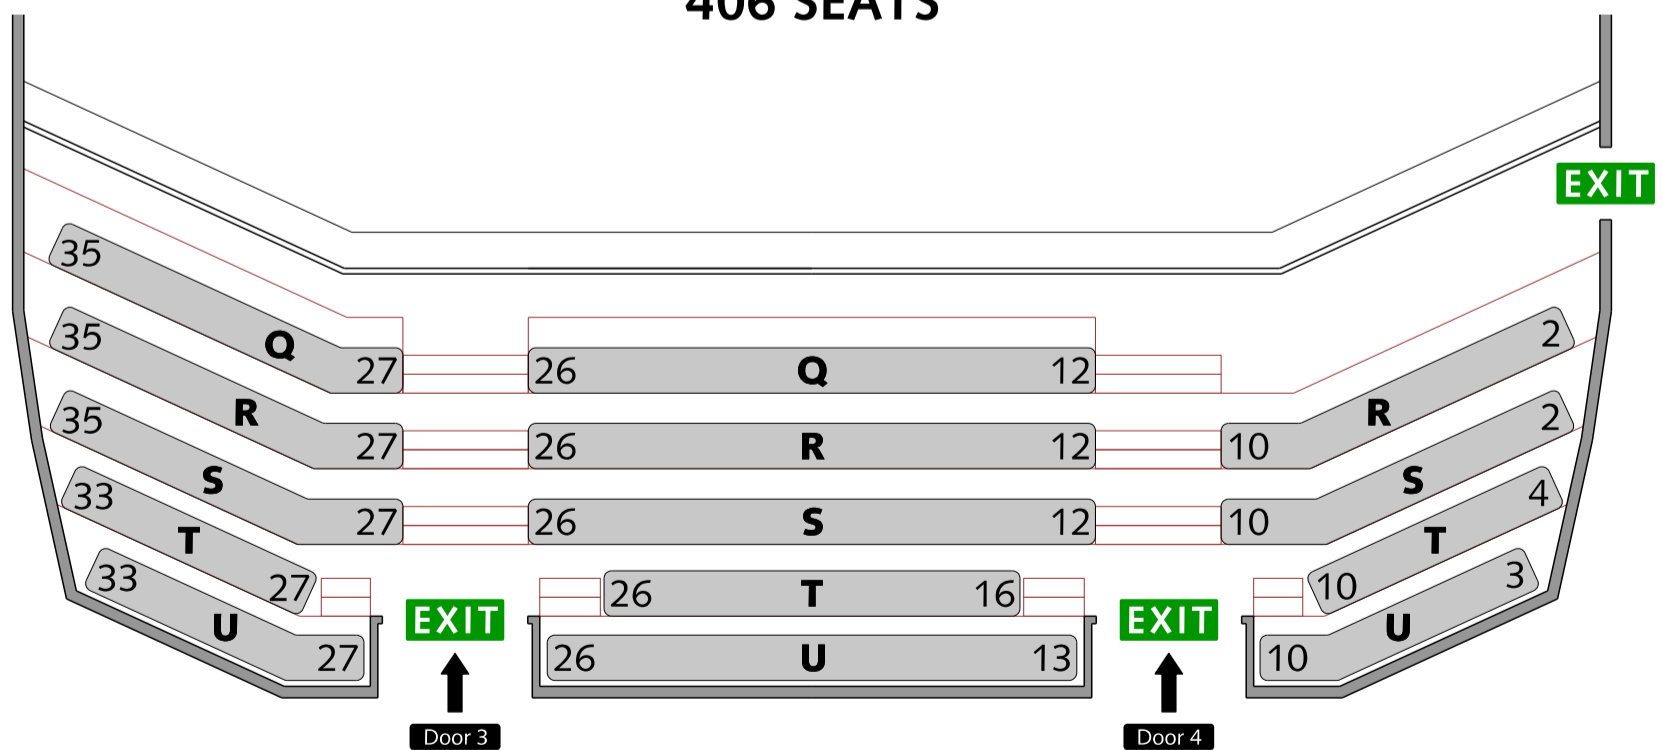

STALLS 406 SEATS

BALCONY 144 SEATS

CLARENCE ST THEATRE

RESTAURANT SEATING

BALCONY

CLARENCE ST THEATRE