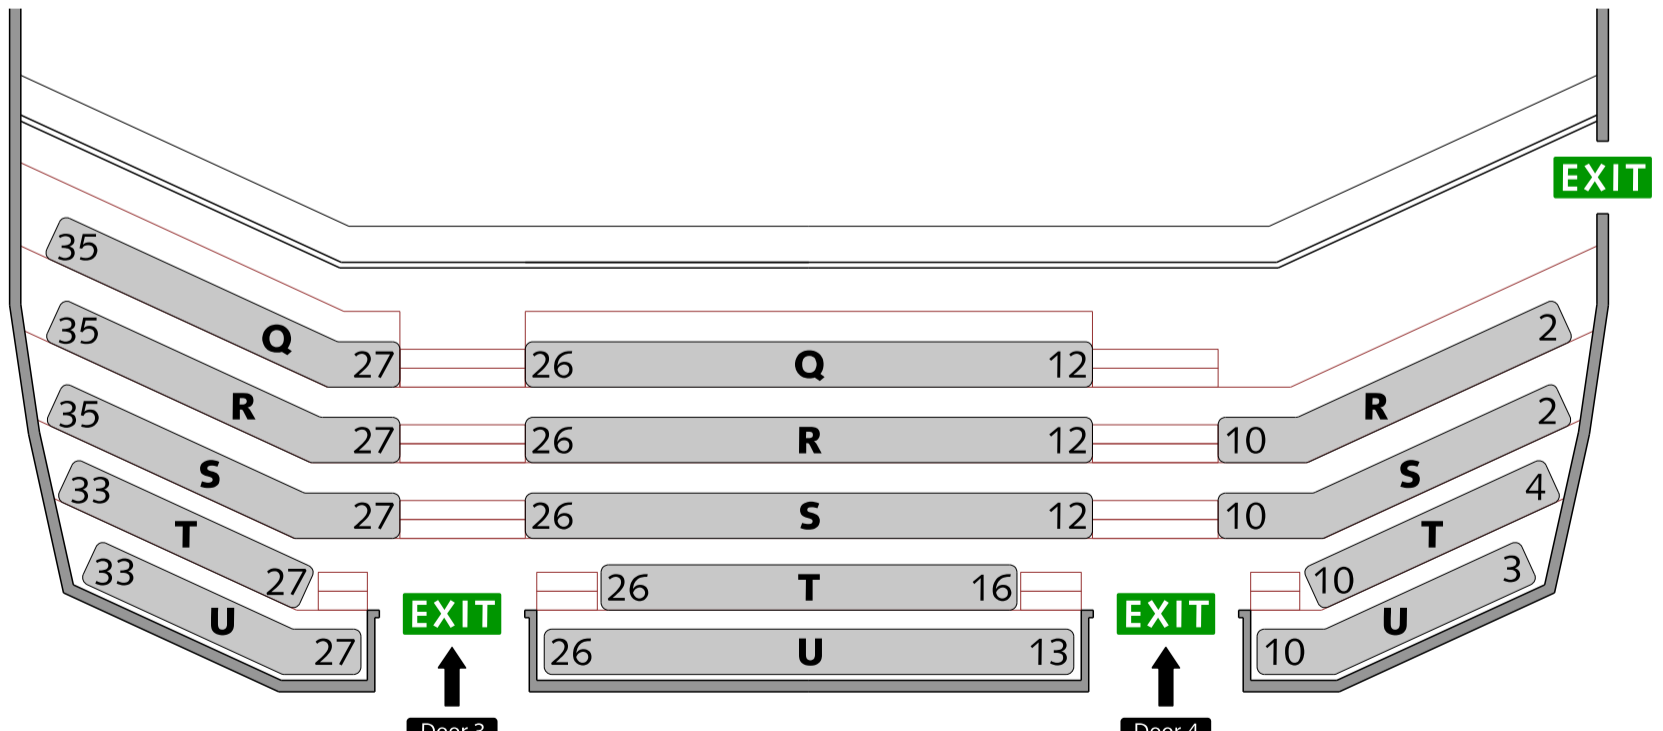

STALLS 406 SEATS

BALCONY 144 SEATS

CLARENCE ST THEATRE

RESTAURANT SEATING

BALCONY

CLARENCE ST THEATRE