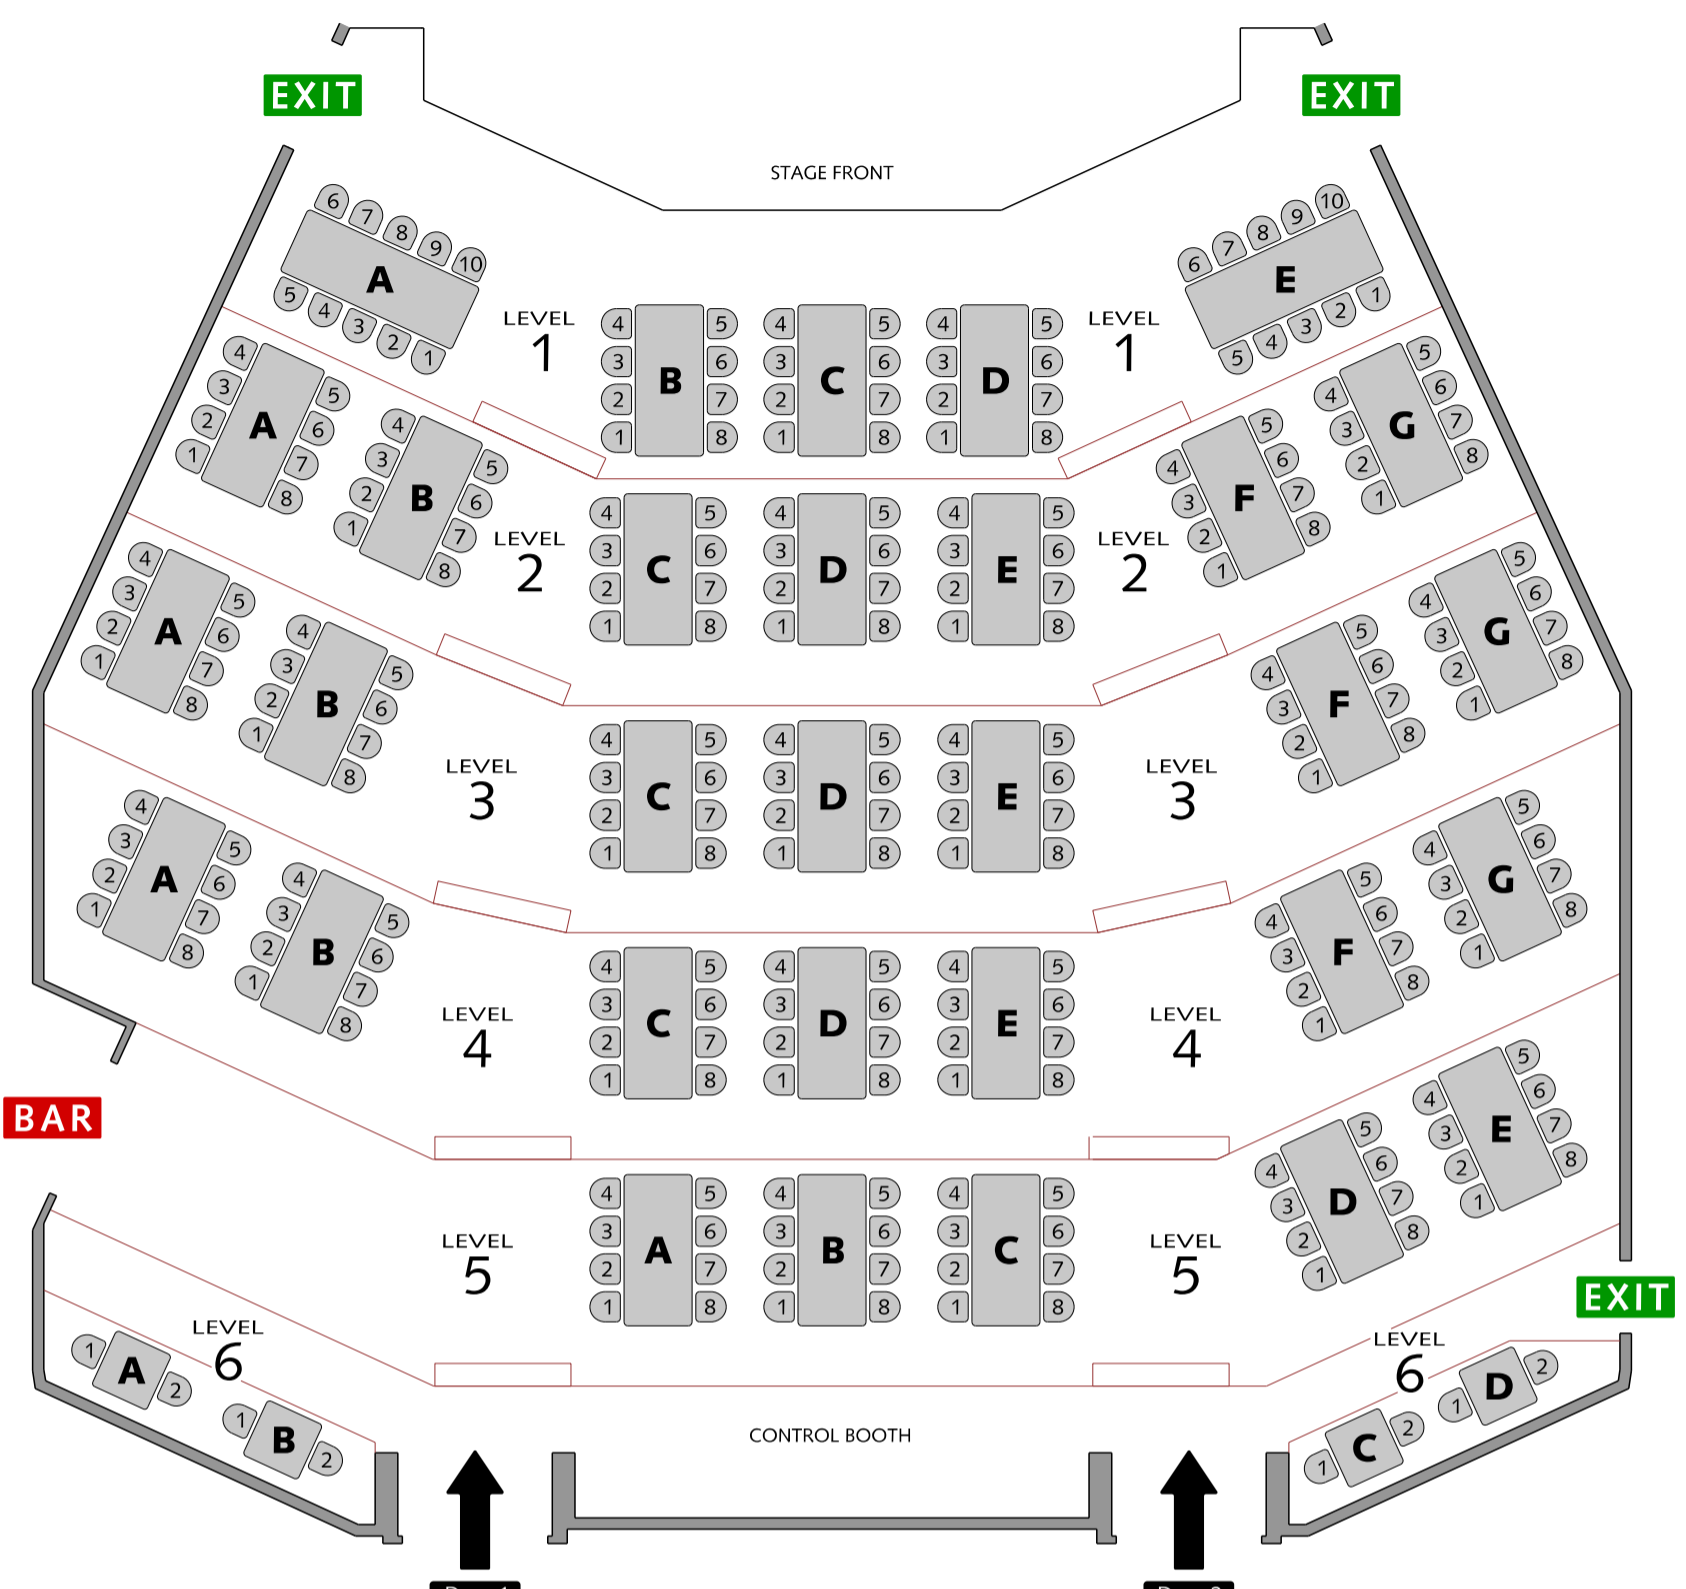

STALLS 406 SEATS

BALCONY 144 SEATS

CLARENCE ST THEATRE

RESTAURANT SEATING

BALCONY

CLARENCE ST THEATRE